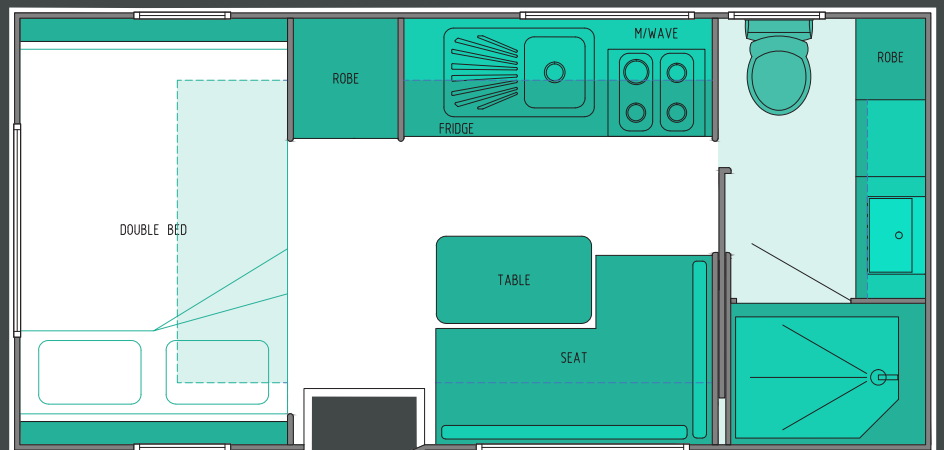

SR15

SPECS

A-Frame	6"
Chassis Size	4"
Hitch	Alko 3500 Ball
A-Frame Tray	✓
Axle	Torsion 2.5 T
Axle	Single
Tyres	235/75 R15
Brake	12' Electric
9kg Gas Bottle	2
Step	Single Manual
Water Tanks	2 x 95 Litres
Bumper Bar	2 - Arm Straight
Tunnel Boot	✓
Picnic Table	1
Power Hatch	2

SPECS

Air Conditioning	✓
Reverse Camera	✓
Solar	1 x 120W
Battery	1 x 100AH
Battery Box	2
TV Arm	✓
TV Unit 22" LCD	✓
Stove	Recessed MiniGrill
Microwave	✓
Fridge	93 Litre, N304M
External Speaker	2

MEASUREMENTS

External Body	5000
External Overall	6620
Width	2430
Height Incl. Air Con	3050
ATM	2500
TARE	1913
BALL	190
Axle Capacity	2500

www.snowyrivercaravans.com.au