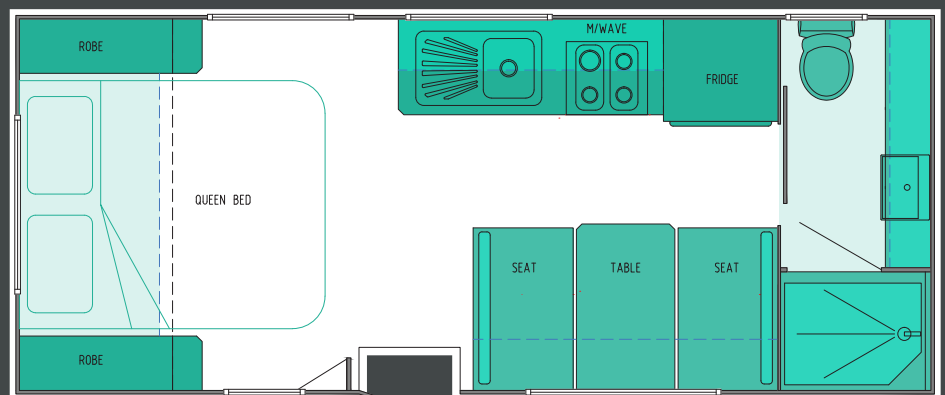

SR17

The Snowy River SR17 is designed for people who require a smaller van with lots of built in features.

It has an island bed and full ensuite, ensuring your trips are always comfortable.

The SR17 is built on a single axle with an overall weight under 2.5 tonnes, making towing and moveability easy.

www.snowyrivercaravans.com.au

DURABLE

AFFORDABLE

LUXURIOUS

SR17

SPECS

A-Frame	6"
Chassis Size	4"
Hitch	Alko 3500 Ball
A-Frame Tray	✓
Axle	Torsion 2.5 T
Axle	Single
Tyres	235/75 R15
Brake	12' Electric
9kg Gas Bottle	2
Step	Single Manual
Water Tanks	2 × 95 Litres
Bumper Bar	2 - Arm Straight
Tunnel Boot	✓
Picnic Table	1
Power Hatch	2

SPECS

Air Conditioning	✓
Reverse Camera	✓
Solar	1 × 120W
Battery	1 × 100AH
TV Arm	✓
TV Unit 22" LCD	✓
Stove	Recessed MiniGrill
Microwave	✓
Fridge	185 Litre, N3185
External Speaker	2

MEASUREMENTS

External Body	5600
External Overall	7480
Width	2380
Height Incl. Air Con	3070
ATM	2500
TARE	1998
BALL	165
Axle Capacity	2500