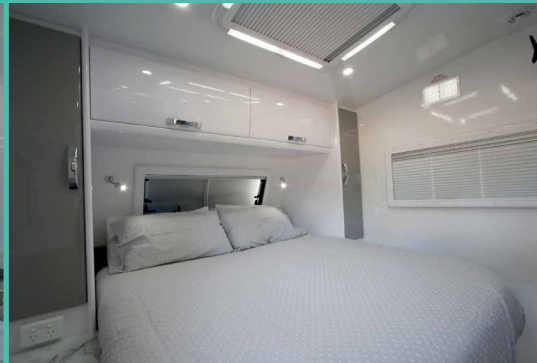

SR17

SPECS

A-Frame	6"
Chassis Size	4"
Hitch	Alko 3500 Ball
A-Frame Tray	✓
Axle	Torsion 2.5 T
Axle	Single
Tyres	235/75 R15
Brake	12' Electric
9kg Gas Bottle	2
Step	Single Manual
Water Tanks	2 × 95 Litres
Bumper Bar	2 - Arm Straight
Tunnel Boot	✓
Picnic Table	1
Power Hatch	2

SPECS

Air Conditioning	✓
Reverse Camera	✓
Solar	1 × 120W
Battery	1 × 100AH
TV Arm	✓
TV Unit 22" LCD	✓
Stove	Recessed MiniGrill
Microwave	✓
Fridge	185 Litre, N3185
External Speaker	2

MEASUREMENTS

External Body	5600
External Overall	7480
Width	2380
Height Incl. Air Con	3070
ATM	2500
TARE	1998
BALL	165
Axle Capacity	2500

www.snowyrivercaravans.com.au