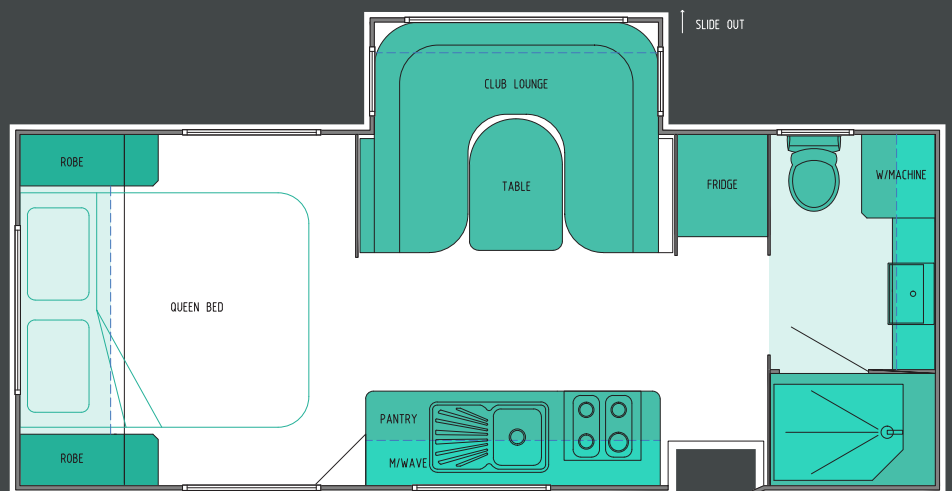

# SR19S

The Snowy River SR-19S is filled with many features that others would call extras.

The slide out makes this layout very spacious, while the luxurious finish makes this a van something you must see to appreciate.

## SPECS

A-Frame	6"
Chassis Size	4"
Hitch	Alko 3500 Ball
A-Frame Tray	✓
Axle	Torsion 1.8 T Each
Axle	Tandem
Tyres	205/70 R15
Brake	12' Electric
9kg Gas Bottle	2
Step	Electric
Water Tanks	2 x 95 Litres
Bumper Bar	2 - Arm Straight
Front Boot	✓
Tunnel Boot	✓
Picnic Table	1
Power Hatch	2
External Shower	✓

## SPECS

Air Conditioning	✓
Reverse Camera	✓
Solar	2 x 120W
Battery	2 x 100 AH
TV Arm	✓
TV Unit 22" LCD	✓
Stove	Recessed Oven
Microwave	✓
Fridge	185 Litre, N3185
Washing Machine	2.5kg Top Load
External Speaker	2

## MEASUREMENTS

External Body	6400
External Overall	8225
Width	2420
Height Incl. Air Con	3120
ATM	3160
TARE	2560
BALL	142
Axle Capacity	3500

[www.snowyrivercaravans.com.au](http://www.snowyrivercaravans.com.au)