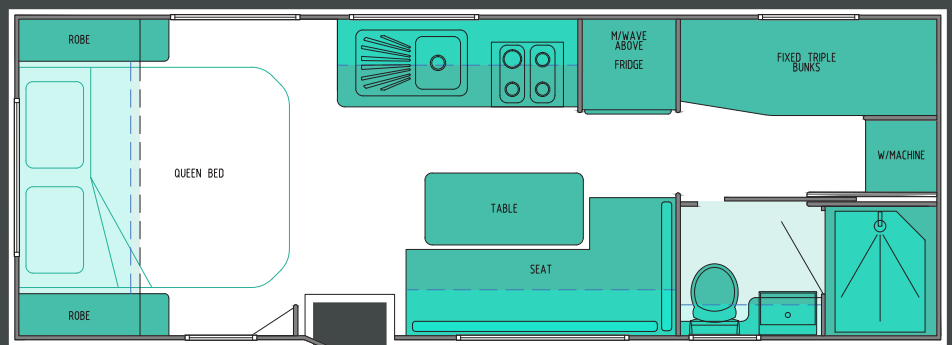

## SPECS

A-Frame	6"
Chassis Size	4"
Hitch	Alko 3500 Ball
A-Frame Tray	✓
Axle	Torsion 1.5 T Each
Axle	Tandem
Tyres	235/75 R15
Brake	12" Electric
9kg Gas Bottle	2
Step	Single Manual
Water Tanks	2 × 95 Litres
Bumper Bar	2 - Arm Straight
Tunnel Boot	✓
Picnic Table	1
Power Hatch	2

## MEASUREMENTS

External Body	6650
External Overall	8350
Width	2440
Height Incl. Air Con	3050
ATM	2965
TARE	2365
BALL	178
Axle Capacity	3000

[www.snowyrivercaravans.com.au](http://www.snowyrivercaravans.com.au)